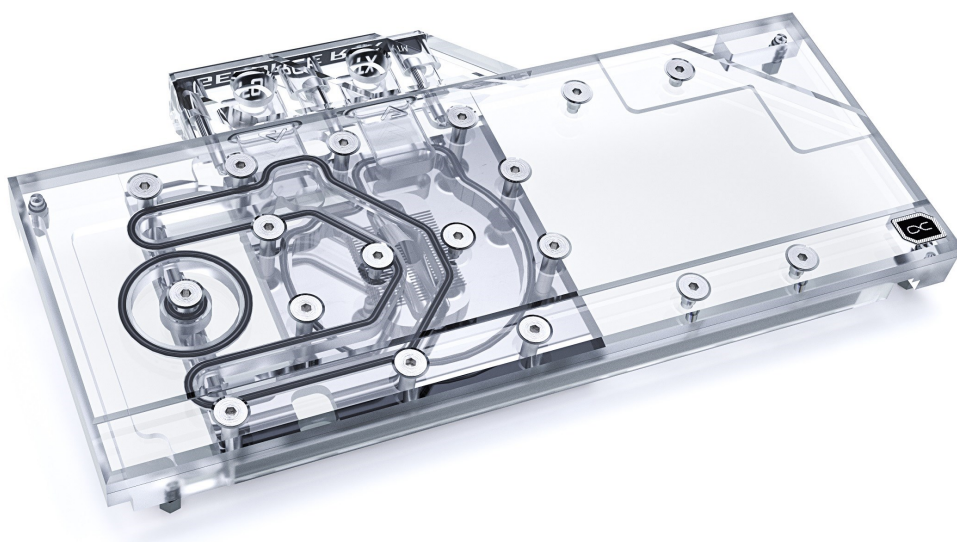

Alphacool article number: 11934

Aquatuning article number: 1020382

The Alphacool Eisblock Aurora Acryl for the RTX 3070 in Reference Layout offers not only an outstanding cooling performance but also an extensive Digital RGB LED lighting. The fullcover cooler cools not only the GPU but also all important components such as voltage converters and the graphics memory directly with water.

## Eisblock Aurora Acryl GPX-N

- Fullcover water block
- Nickel plated copper cooler
- Adressable Digital RGB LEDs

## Data cooler

L x W x H	122 x 239 x 25 mm
Material cooler	Nickle-plated copper
Material cooler top	Acryl
Threads	4 x G1/4"
Thickness cooling fins	0,6 mm
Illumination	Digital RGB LEDs
Power connector Digital RGB LEDs	3-Pin JST
Power Digital RGB LEDs	5V

## Data backplate

L x W x H	97 x 239 x 6 mm
Material	Aluminium
Color	Black