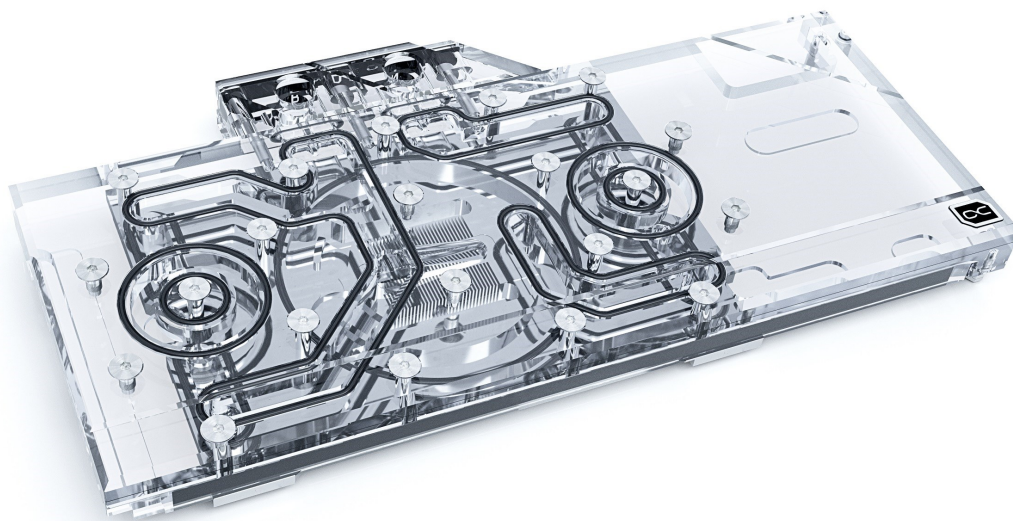

Alphacool article number: 11944

Aquatuning article number: 1020774

The Alphacool Eisblock Aurora Acryl for the Radeon RX 6800/XT in Reference Layout offers not only an outstanding cooling performance but also an extensive Digital RGB LED lighting. The fullcover cooler cools not only the GPU but also all important components such as voltage converters and the graphics memory directly with water.

Eisblock Aurora Acryl GPX-A

- Fullcover water block
- Nickel plated copper cooler
- Adressable Digital RGB LEDs

Compatibility

Compatibility	<ul style="list-style-type: none">- AMD Radeon RX 6800- AMD Radeon RX 6800 XT- AMD Radeon RX 6900 XT
---------------	--