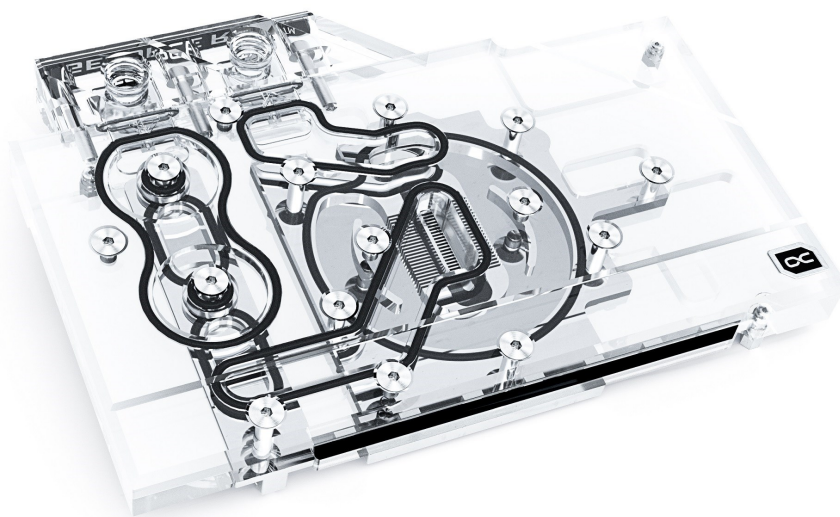

Alphacool article number: 11954

Aquatuning article number: 1020971

The Alphacool Eisblock Aurora Acryl for the RTX 3070 offers not only an outstanding cooling performance but also an extensive Digital RGB LED lighting. The fullcover cooler cools not only the GPU but also all important components such as voltage converters and the graphics memory directly with water.

## Eisblock Aurora Acryl GPX-N

- Fullcover water block
- Nickel plated copper cooler
- Adressable Digital RGB LEDs

## Data cooler

L x W x H	128 x 185 x 24,5 mm
Material cooler	Nickle-plated copper
Material cooler top	POM klar
Threads	4 x G1/4"
Thickness cooling fins	0,6 mm
Illumination	Digital RGB LEDs
Power connector Digital RGB LEDs	3-Pin JST
Power Digital RGB LEDs	5V

## Data backplate

L x W x H	103 x 185 x 6 mm
Material	Aluminium
Color	Black