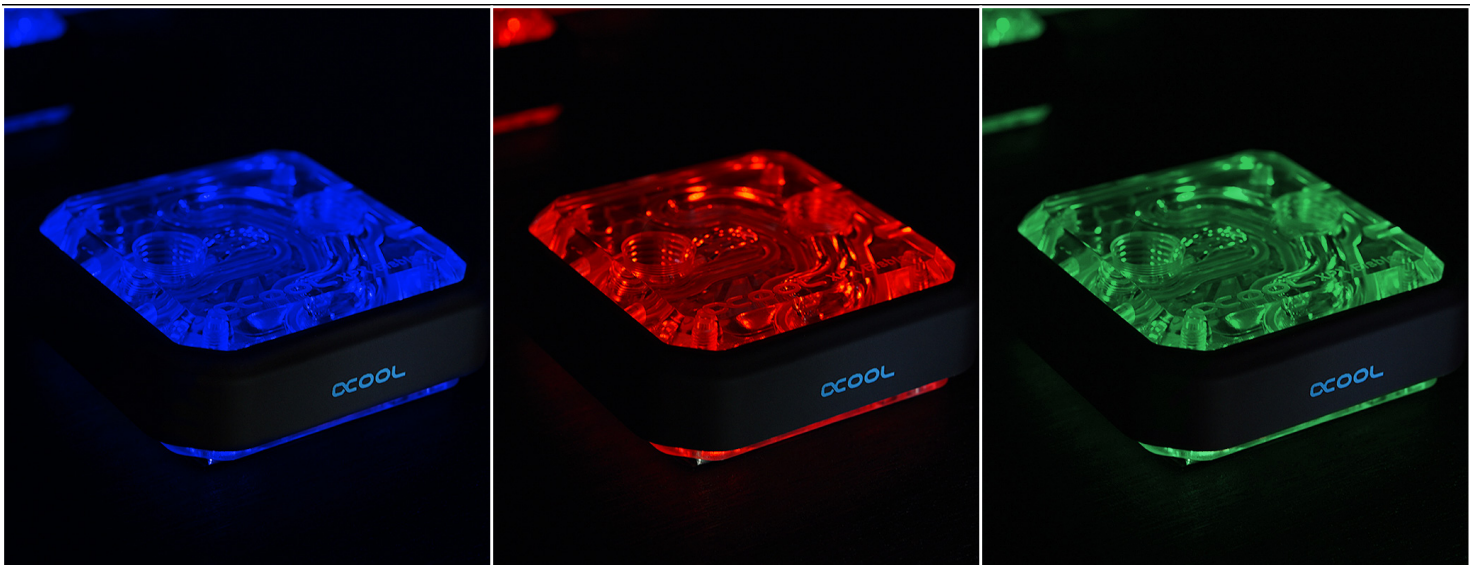

αCOOL

ALPHACOOL – THE COOLING COMPANY

Alphacool XPX Plexi RGB Frame

Highlights

1. super easy installation
2. 15 RGB LEDs for perfect lighting
3. compatible with all standard RGB controllers
4. designed for Eisblock XPX satin or clear CPU cooler

Application examples:

Technical Data	RGB Frame
dimension (LxWxH)	75 x 75 x 17 mm
material	POM, soft touch surface
power connection	RGB male
cable length	40 cm
controlling	RGB Controller (available separately)
number of LEDs	15

Downloads

Product	Images
Alphacool Eisblock XPX Plexi RGB Frame	https://www.alphacool.com/download/1014746.zip

Article Texts

up to 150 words

The Alphacool XPX RGB frame is intended for users of the Eisblock XPX CPU cooler who are looking for the perfect lighting for their cooler. The RGB frame simply slides over the Eisblock XPX cooler and is then connected to the RGB controller. With impressive 15 RGB LEDs evenly distributed over the XPX Eisblock CPU cooler, perfect lighting is guaranteed. The RGB controller lets you change not only the colours, but also add colour effects like gradients, blinking, slow colour changes, and much more. Many controllers also include a dimmer function. The Alphacool XPX RGB frame leaves nothing to be desired.