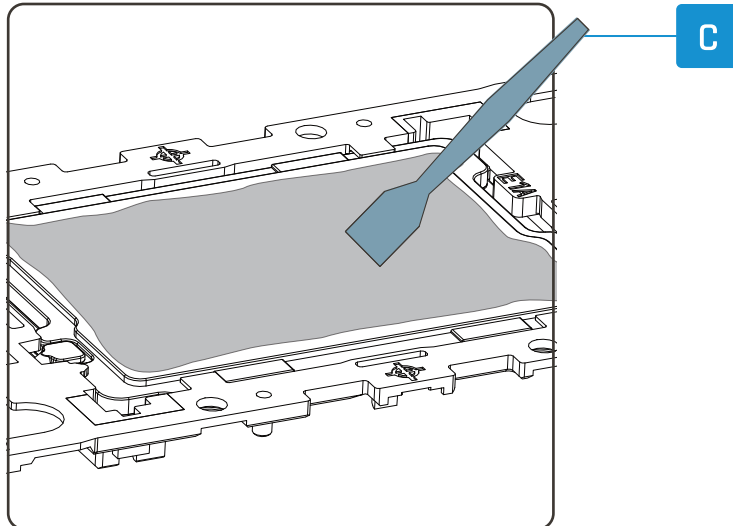

E

4x  
Nut

1

2

3

**Alphacool  
ES Jet LGA 4677 2U**

**Outlet  
Inlet**

**Alphacool  
ES Jet LGA 4677 1U**

**Inlet      Outlet**

**Alphacool  
ES Stream LGA 4677 1U**

**Selectable  
Inlet and Outlet**