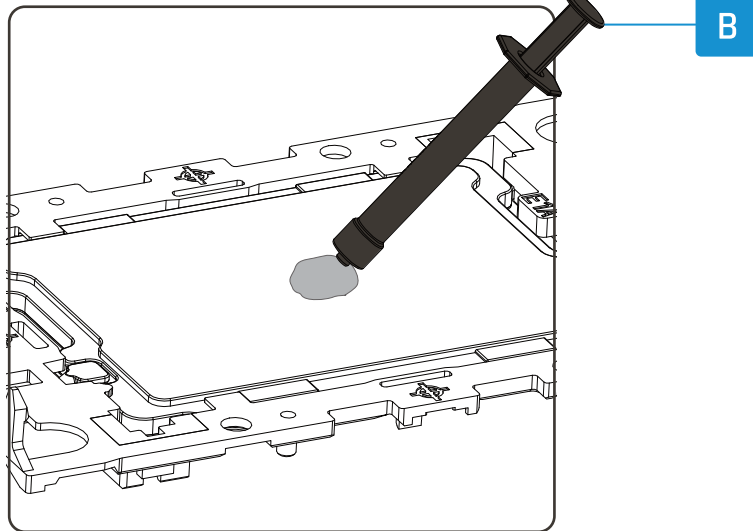

E

4x  
Nut

1

2

3

**Alphacool  
ES Jet LGA 4677 2U**

**Outlet  
Inlet**

**Alphacool  
ES Jet LGA 4677 1U**

**Inlet      Outlet**

**Alphacool  
ES Stream LGA 4677 1U**

**Selectable  
Inlet and Outlet**