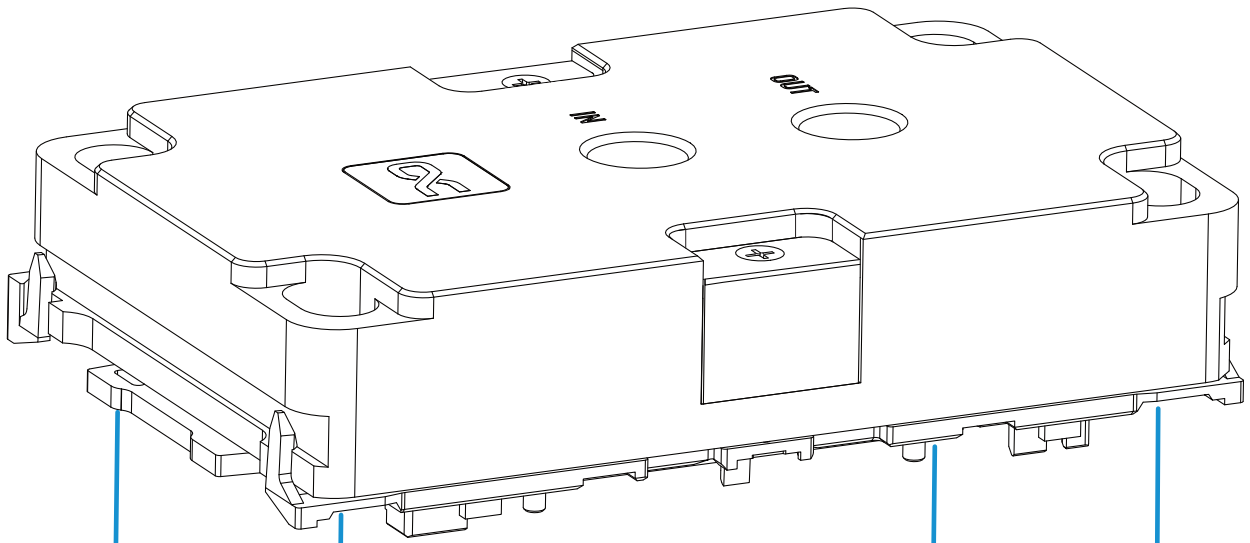

E

4x  
Nut

1

2

3

**Alphacool  
ES Jet LGA 4677 2U**

**Outlet  
Inlet**

**Alphacool  
ES Jet LGA 4677 1U**

**Inlet      Outlet**

**Alphacool  
ES Stream LGA 4677 1U**

**Selectable  
Inlet and Outlet**