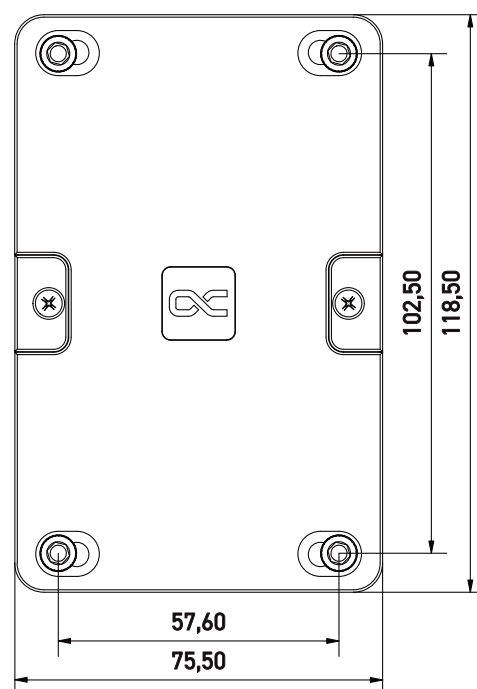

Alphacool ES Stream LGA 4677 1U