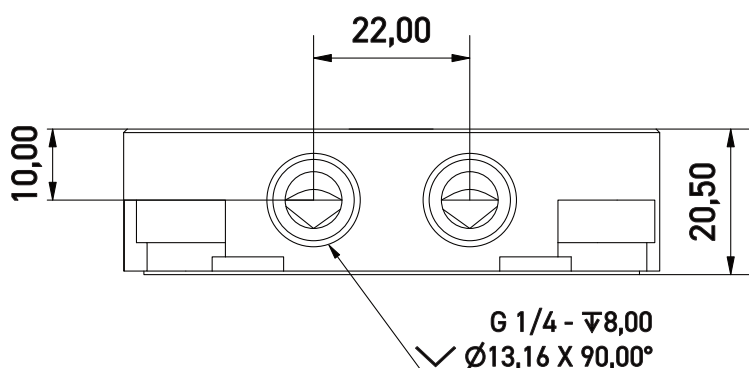

Alphacool ES Stream LGA 4677 1U