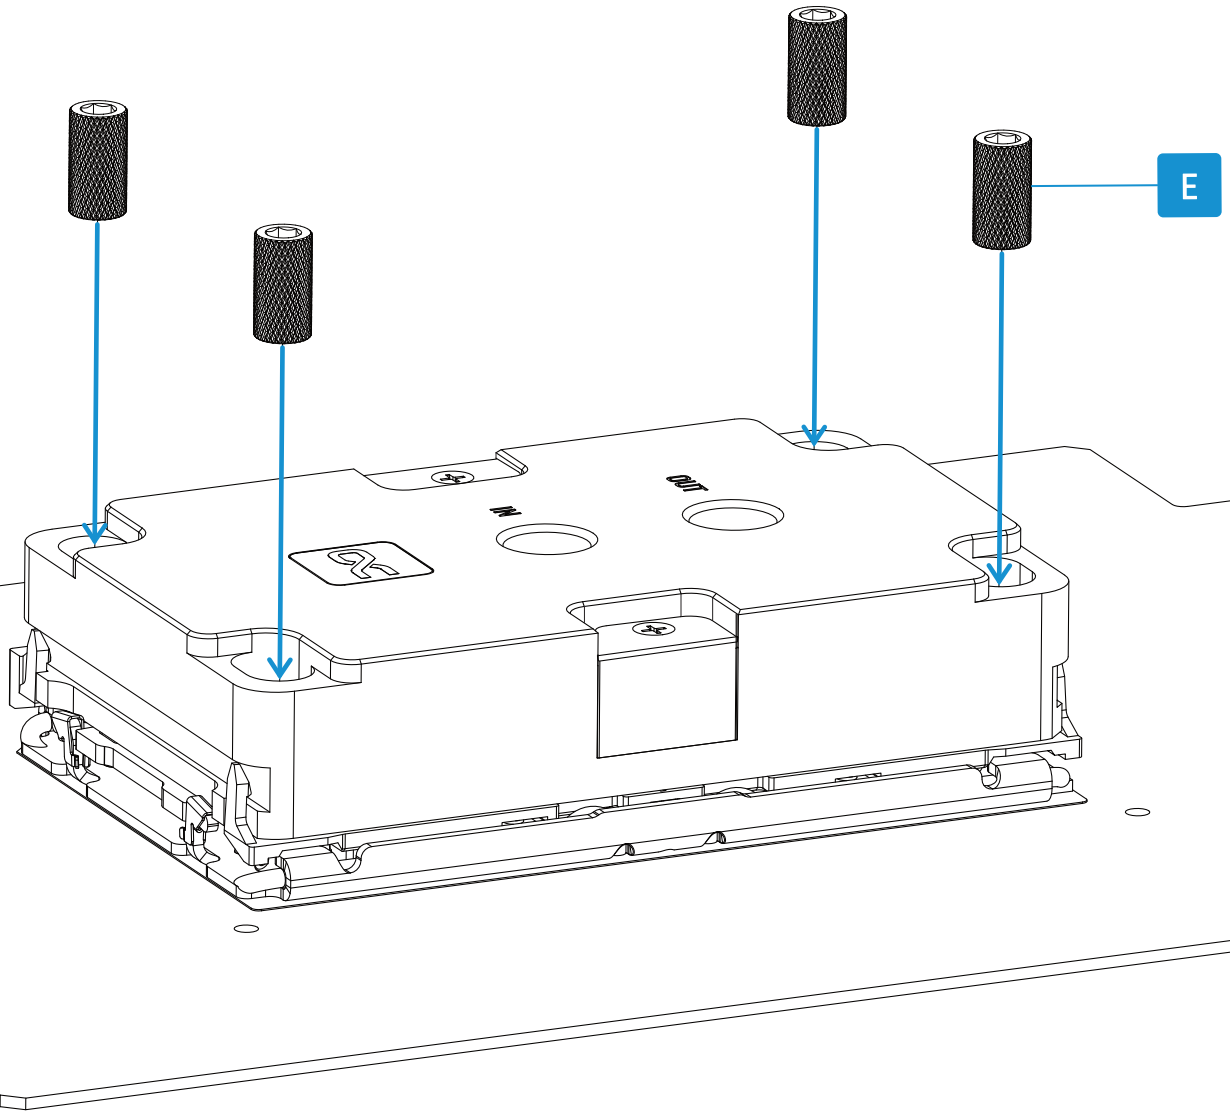

E

4x  
Nut

1

2

3

**Alphacool  
ES Jet LGA 4677 2U**

**Outlet  
Inlet**

**Alphacool  
ES Jet LGA 4677 1U**

**Inlet      Outlet**

**Alphacool  
ES Stream LGA 4677 1U**

**Selectable  
Inlet and Outlet**